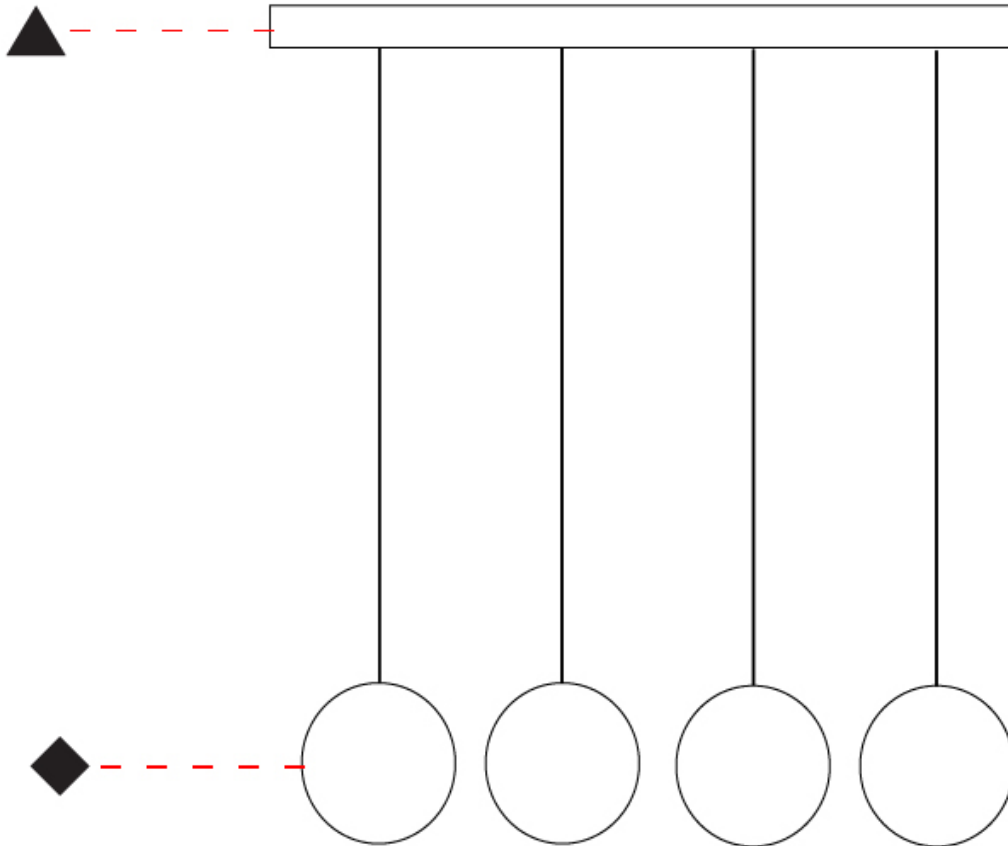

DO NOT DISTURB SUSPENSION

D131117-

PROJECT _____

TYPE _____

SPECIFIER _____

QUANTITY _____

DATE _____

D