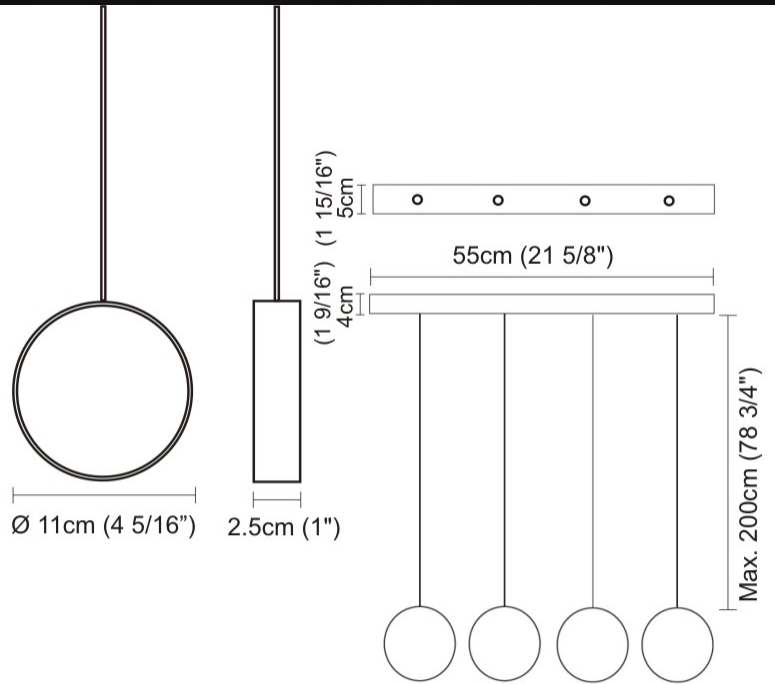

PROJECT	
TYPE	
SPECIFIER	
QUANTITY	
DATE	

DO NOT DISTURB SUSPENSION

D131117-

base number   Finish
Options

1. To build a product code in our configurator select the specify button on the base model # product page
2. To build a manual product code on this datasheet choose from the options listed below in blue font and add the suffix to the base model #

GENERAL

Series: Do Not Disturb
Brand: Knikerboker
Division: Design
Mounting Type: Suspension
Mounting Location: Ceiling
Subcategory: Ambient

PHYSICAL

Shape: Round
Length (mm): 550
Length (in): 21 5/8
Width (mm): 50
Width (in): 2
Light Distribution: Direct / Indirect
Diffuser: Opal
Fixture Finish: [EWH](#) / [EBK](#) / [MAN](#) / [COF](#) / [PRD](#) / [SLF](#) / [GLF](#) / [CLF](#) / [BRL](#)
Fixture Material: Aluminum
Cable Details: Silicon Coaxial Cable 1500mm / 59 1/16"

ELECTRICAL

Lamp Type: LED
Input Wattage (W): 32
Total Output Wattage (W): 28
Dimming: 0-10V Dimming / Phase Dimming (120Vac Only)
Driver Included: Yes
Driver Location: Integrated
Driver Type: Constant Voltage - Universal
Driver Class: Class 2
Input Voltage (V): 120 - 277
Output Voltage (V): 24
Upon Request: (Not included - see components) Remote: Phase dimming @120Vac only / (Included) Integral: 0-10Vdc dimming / 277Vac

LED

Number of LEDs: 4
Color Temperature (°K): 3000
Max. Delivered Lumen (lm): 4000
CRI: >85 CRI
Lamp Life (hrs): 50000

OPTICAL

RATINGS AND CERTIFICATIONS

Certified By: Certified for North American Standards
IP rating: IP20