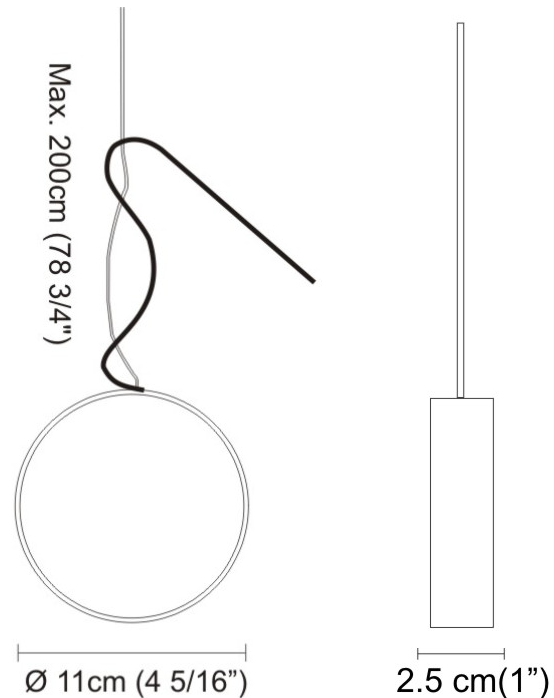

D131053-

base number   Finish
Options

1. To build a product code in our configurator select the specify button on the base model # product page
2. To build a manual product code on this datasheet choose from the options listed below in blue font and add the suffix to the base model #

GENERAL

Series: Do Not Disturb
Brand: Knikerboker
Division: Design
Mounting Type: Suspension
Mounting Location: Ceiling
Subcategory: Ambient

PHYSICAL

Shape: Round
Length (mm): 185
Length (in): 7 5/16
Width (mm): 25
Width (in): 1
Max. Overall Height (mm): 2000
Max. Overall Height (in): 78 3/4
Light Distribution: Direct / Indirect
Diffuser: Opal
Fixture Finish: EWH / EBK / MAN / COF / PRD / SLF / GLF / CLF / BRL
Fixture Material: Metal
Cable Details: Silicon Coaxial Cable 1500mm

ELECTRICAL

Lamp Type: LED
Input Wattage (W): 8
Total Output Wattage (W): 7
Dimming: 0-10V Dimming / Phase Dimming (120Vac Only)
Driver Included: Yes
Driver Location: Integrated
Driver Type: Constant Voltage - 120 / 277Vac
Driver Class: Class 2
Input Voltage (V): 120 - 277
Output Voltage (V): 24
Upon Request: (Not included - see components) Remote: 0-10Vdc dimming / (Included) Integral: Phase dimming @120Vac only / Non-dimming 277Vac

LED

Number of LEDs: 1
Color Temperature (°K): 3000
Nominal Lumen (lm): 1000
CRI: >85 CRI
Lamp Life (hrs): 50000

OPTICAL

RATINGS AND CERTIFICATIONS

Certified By: Certified for North American Standards
IP rating: IP20